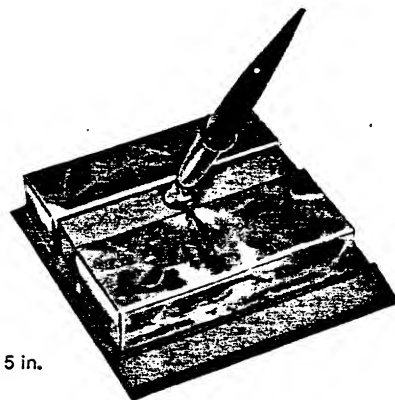

1-27G

Green Brazilian Onyx
With 92SD White Dot Pen

$27.50

With RL4D Stratowriter **$25.50**
With 55SD Sheaffer Pen **$23.00**

Size—4½ in. x 5 in.